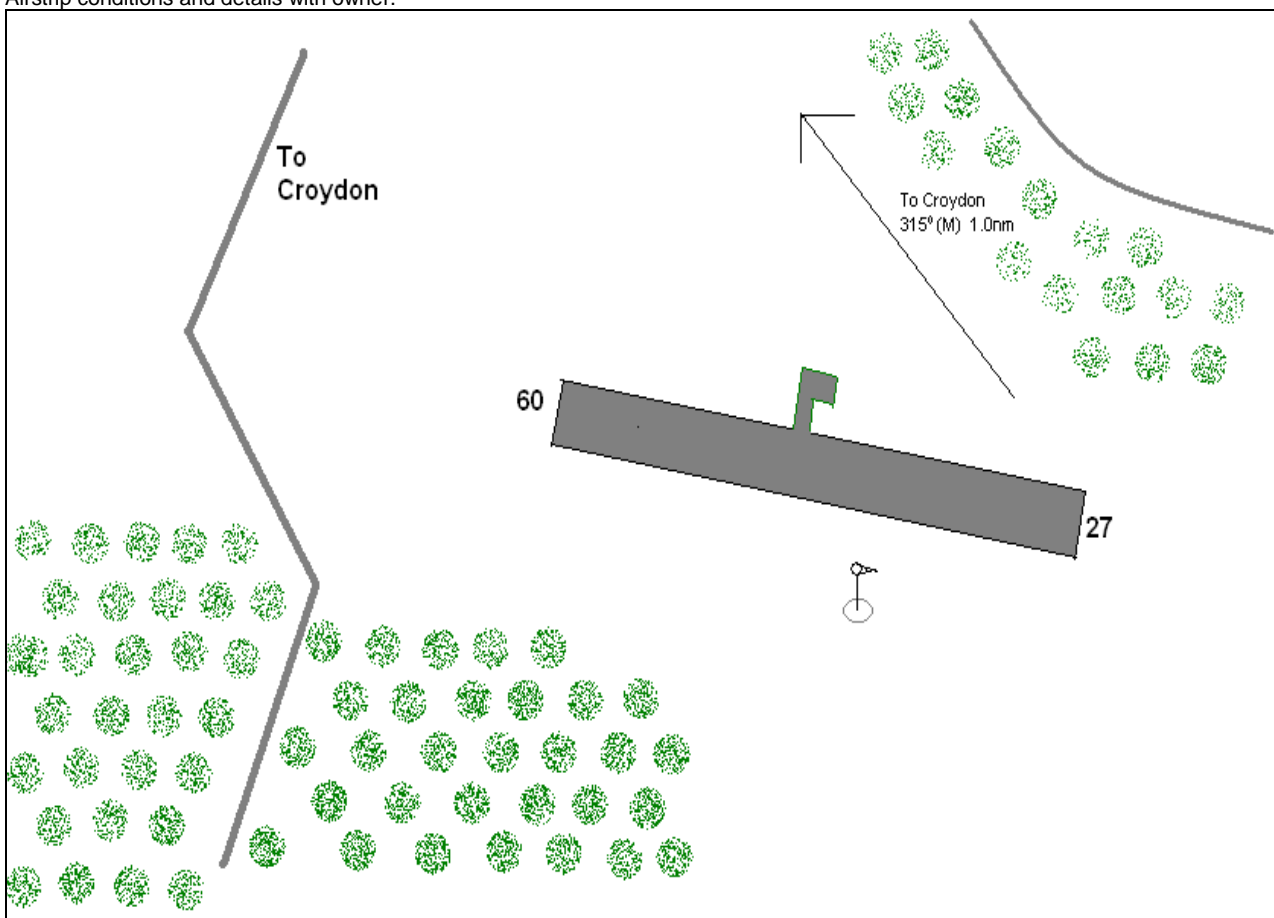

Warning: It is a requirement to check Airstrip conditions and details with owner.

Elevation:	350 Feet AMSL	Time Zone:	UTC + 10
GPS Position:	18° 13.143'South 142°15.351'East		
WAC Chart	Normanton (3220)	ALA Code:	YCRY
Owner/Operator:	Croydon Shire Council PO Box 17 Croydon QLD 4871 Phone (07) 4748 7100 Mobile 0437 461 837 Email Contact: Garry Pickering - Works Manager gpickering@croydon.qld.gov.au		
Strip Directions:	09-27		
Strip Lengths:	1463 M		
Strip Surface:	Sealed		
Windsock:	Yes		
Strip Markers:	Yes		
Lighting	PAL VHF 119.6 – only for RFDS emergency		
Fuel:	No fuel available		
Special Procedures And Remarks:	CTAF 126.7. Brisbane Centre 118.6 (3000FT). Beware trees on approach to runway 27. No landing fees apply. Latest information: Andrew Healey (07) 4748 7100 or 0418 953 684. Permission required prior to use. Cross check details with ERSA.		